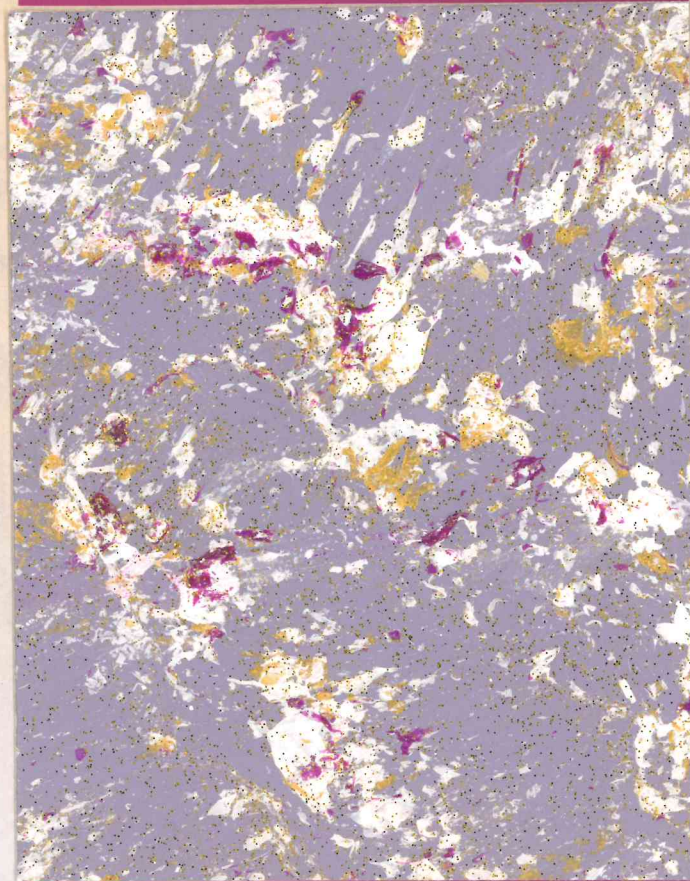

APC PAINTS

Color's Antiche

APC PAINTS

Effitto 1001

Effitto 9005

Effitto 6003

Effitto 4008

Galaxy Gray

Terre Gray

Terre Brown

Galaxy Brown

Classic 4008/5005-Aracyl IT 146.1

Classic 6003/5005-Aracyl IT 139.6

Classic 4008/Gold-Aracyl IT 42.7

Classic 9005/3004-Aracyl IT 125.6

Classic 4008/5005-Aracyl 259

Gold Antiche

Classic 6003/ Gold-Aracryl 243

Classic 4008/ Gold-Aracryl 259

APC PAINTS

Classic 9005/ Gold-Aracryl 253

Classic 3031/ Gold-Aracryl 222

Silver Antiche

APC PAINTS