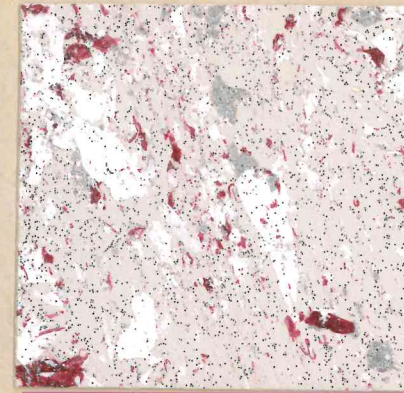

Terre Gray

Terre Brown

Galaxy Brown

Classic 4008/5005-Aracyl IT 146.1

Classic 6003/5005-Aracyl IT 139.6

Classic 4008/Gold-Aracyl IT 42.7

Classic 9005/3004-Aracyl IT 125.6

Classic 4008/5005-Aracyl 259

Gold Antiche

Classic 6003/ Gold-Aracryl 243

Classic 4008/ Gold-Aracryl 259

APC PAINTS

Classic 9005/ Gold-Aracryl 253

Classic 3031/ Gold-Aracryl 222

Silver Antiche

APC PAINTS

Classic 3004/Silver-Aracryl 261

Classic 4008/Silver-Aracryl 261

Classic 3031/Silver-Aracryl 212

Classic Silver

Classic 9005/Silver-Aracryl 262

Classic 9005/Silver-Aracryl Beige