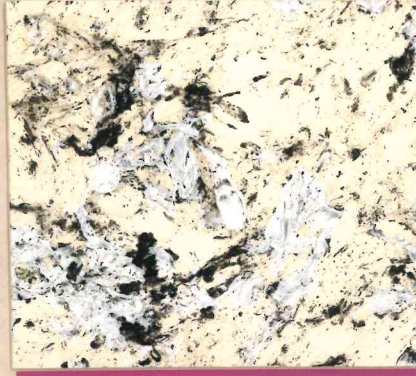

• Classic Galaxy

Classic Gold

Classic Cocktail

Classic 300

Terre Antika

Classic 4008 / Gold - Aracryl It 42.7

Classic 6003 / 5005 - Aracryl It 139.6

Effitto and Terre Antiche

APC PAINTS

Color's Antiche

APC PAINTS

Effitto 1001

Effitto 9005

Effitto 6003

Effitto 4008

Galaxy Gray

Terre Gray

Terre Brown

Galaxy Brown

Classic 4008/5005-Aracyl IT 146.1

Classic 6003/5005-Aracyl IT 139.6

Classic 4008/Gold-Aracyl IT 42.7

Classic 9005/3004-Aracyl IT 125.6

Classic 4008/5005-Aracyl 259

Classic 3004/Silver-Aracryl 261

Classic 4008/Silver-Aracryl 261

Classic 3031/Silver-Aracryl 212

Classic Silver

Classic 9005/Silver-Aracryl 262

Classic 9005/Silver-Aracryl Beige