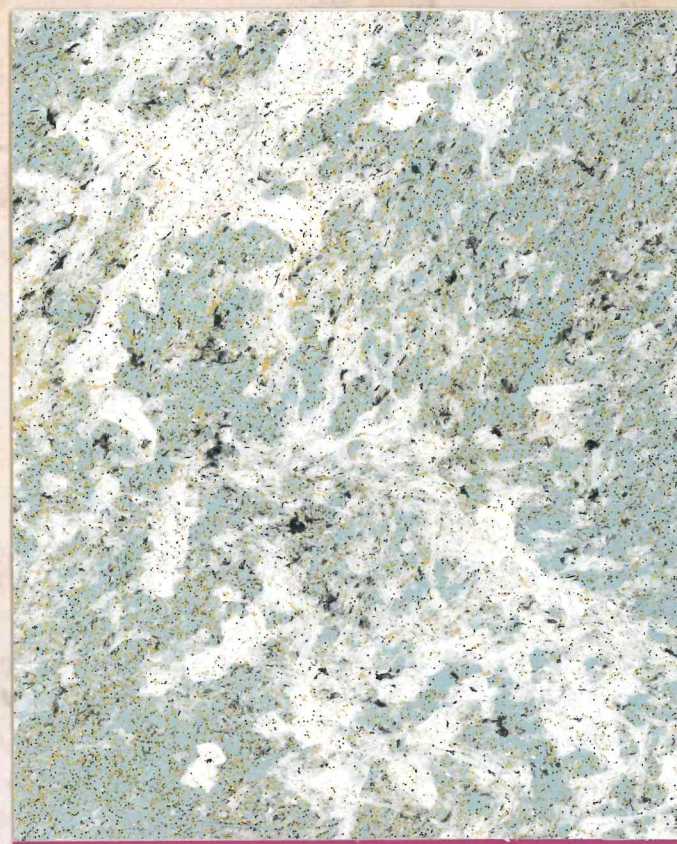

APC PAINTS

Color's Antiche

APC PAINTS

Effitto 1001

Effitto 9005

Effitto 6003

Effitto 4008

Galaxy Gray

Terre Gray

Terre Brown

Galaxy Brown

Classic 4008/5005-Aracyl IT 146.1

Classic 6003/5005-Aracyl IT 139.6

Classic 4008/Gold-Aracyl IT 42.7

Classic 9005/3004-Aracyl IT 125.6

Classic 4008/5005-Aracyl 259

Gold Antiche

Classic 6003/ Gold-Aracryl 243

Classic 4008/ Gold-Aracryl 259

APC PAINTS

Classic 9005/ Gold-Aracryl 253

Classic 3031/ Gold-Aracryl 222

Silver Antiche

APC PAINTS

Classic 3004/Silver-Aracryl 261

Classic 4008/Silver-Aracryl 261

Classic 3031/Silver-Aracryl 212

Classic Silver

Classic 9005/Silver-Aracryl 262

Classic 9005/Silver-Aracryl Beige