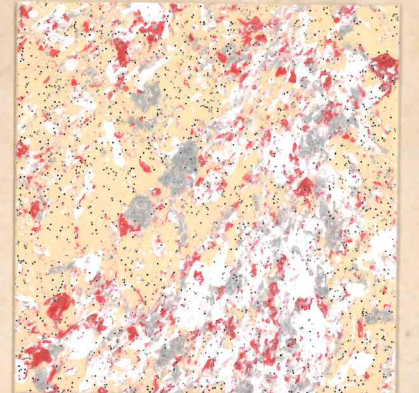

APC PAINTS

Color's Antiche

APC PAINTS

Effitto 1001

Effitto 9005

Effitto 6003

Effitto 4008

Galaxy Gray

Terre Gray

Terre Brown

Galaxy Brown

Classic 4008/5005-Aracyl IT 146.1

Classic 6003/5005-Aracyl IT 139.6

Classic 4008/Gold-Aracyl IT 42.7

Classic 9005/3004-Aracyl IT 125.6

Classic 4008/5005-Aracyl 259

Gold Antiche

Classic 6003/ Gold-Aracryl 243

Classic 4008/ Gold-Aracryl 259

APC PAINTS

Classic 9005/ Gold-Aracryl 253

Classic 3031/ Gold-Aracryl 222

Silver Antiche

APC PAINTS

Classic 3004/Silver-Aracryl 261

Classic 4008/Silver-Aracryl 261

Classic 3031/Silver-Aracryl 212

Classic Silver

Classic 9005/Silver-Aracryl 262

Classic 9005/Silver-Aracryl Beige