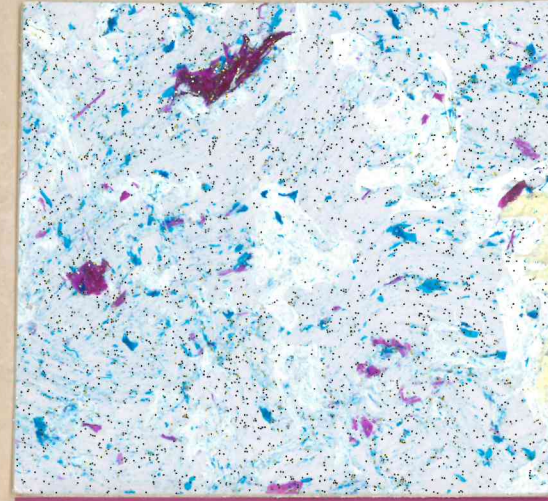

• Classic Galaxy

Classic Gold

Classic Cocktail

Classic 300

Terre Antika

Classic 4008 / Gold - Aracryl It 42.7

Classic 6003 / 5005 - Aracryl It 139.6

Effitto and Terre Antiche

APC PAINTS

Color's Antiche

APC PAINTS

Effitto 1001

Effitto 9005

Effitto 6003

Effitto 4008

Galaxy Gray

Terre Gray

Terre Brown

Galaxy Brown

Classic 4008/5005-Aracyl IT 146.1

Classic 6003/5005-Aracyl IT 139.6

Classic 4008/Gold-Aracyl IT 42.7

Classic 9005/3004-Aracyl IT 125.6

Classic 4008/5005-Aracyl 259