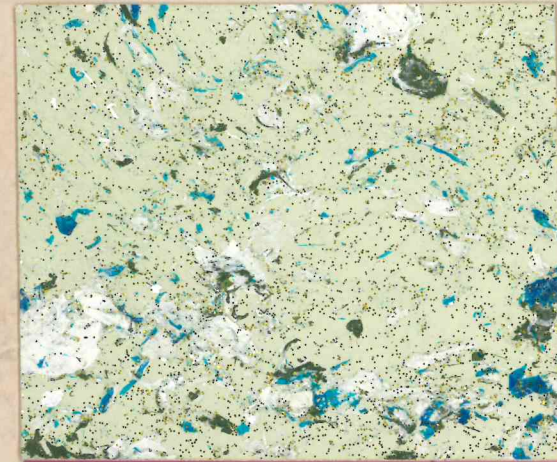

APC PAINTS

Color's Antiche

APC PAINTS

Effitto 1001

Effitto 9005

Effitto 6003

Effitto 4008

Galaxy Gray

Terre Gray

Terre Brown

Galaxy Brown

Classic 4008/5005-Aracyl IT 146.1

Classic 6003/5005-Aracyl IT 139.6

Classic 4008/Gold-Aracyl IT 42.7

Classic 9005/3004-Aracyl IT 125.6

Classic 4008/5005-Aracyl 259