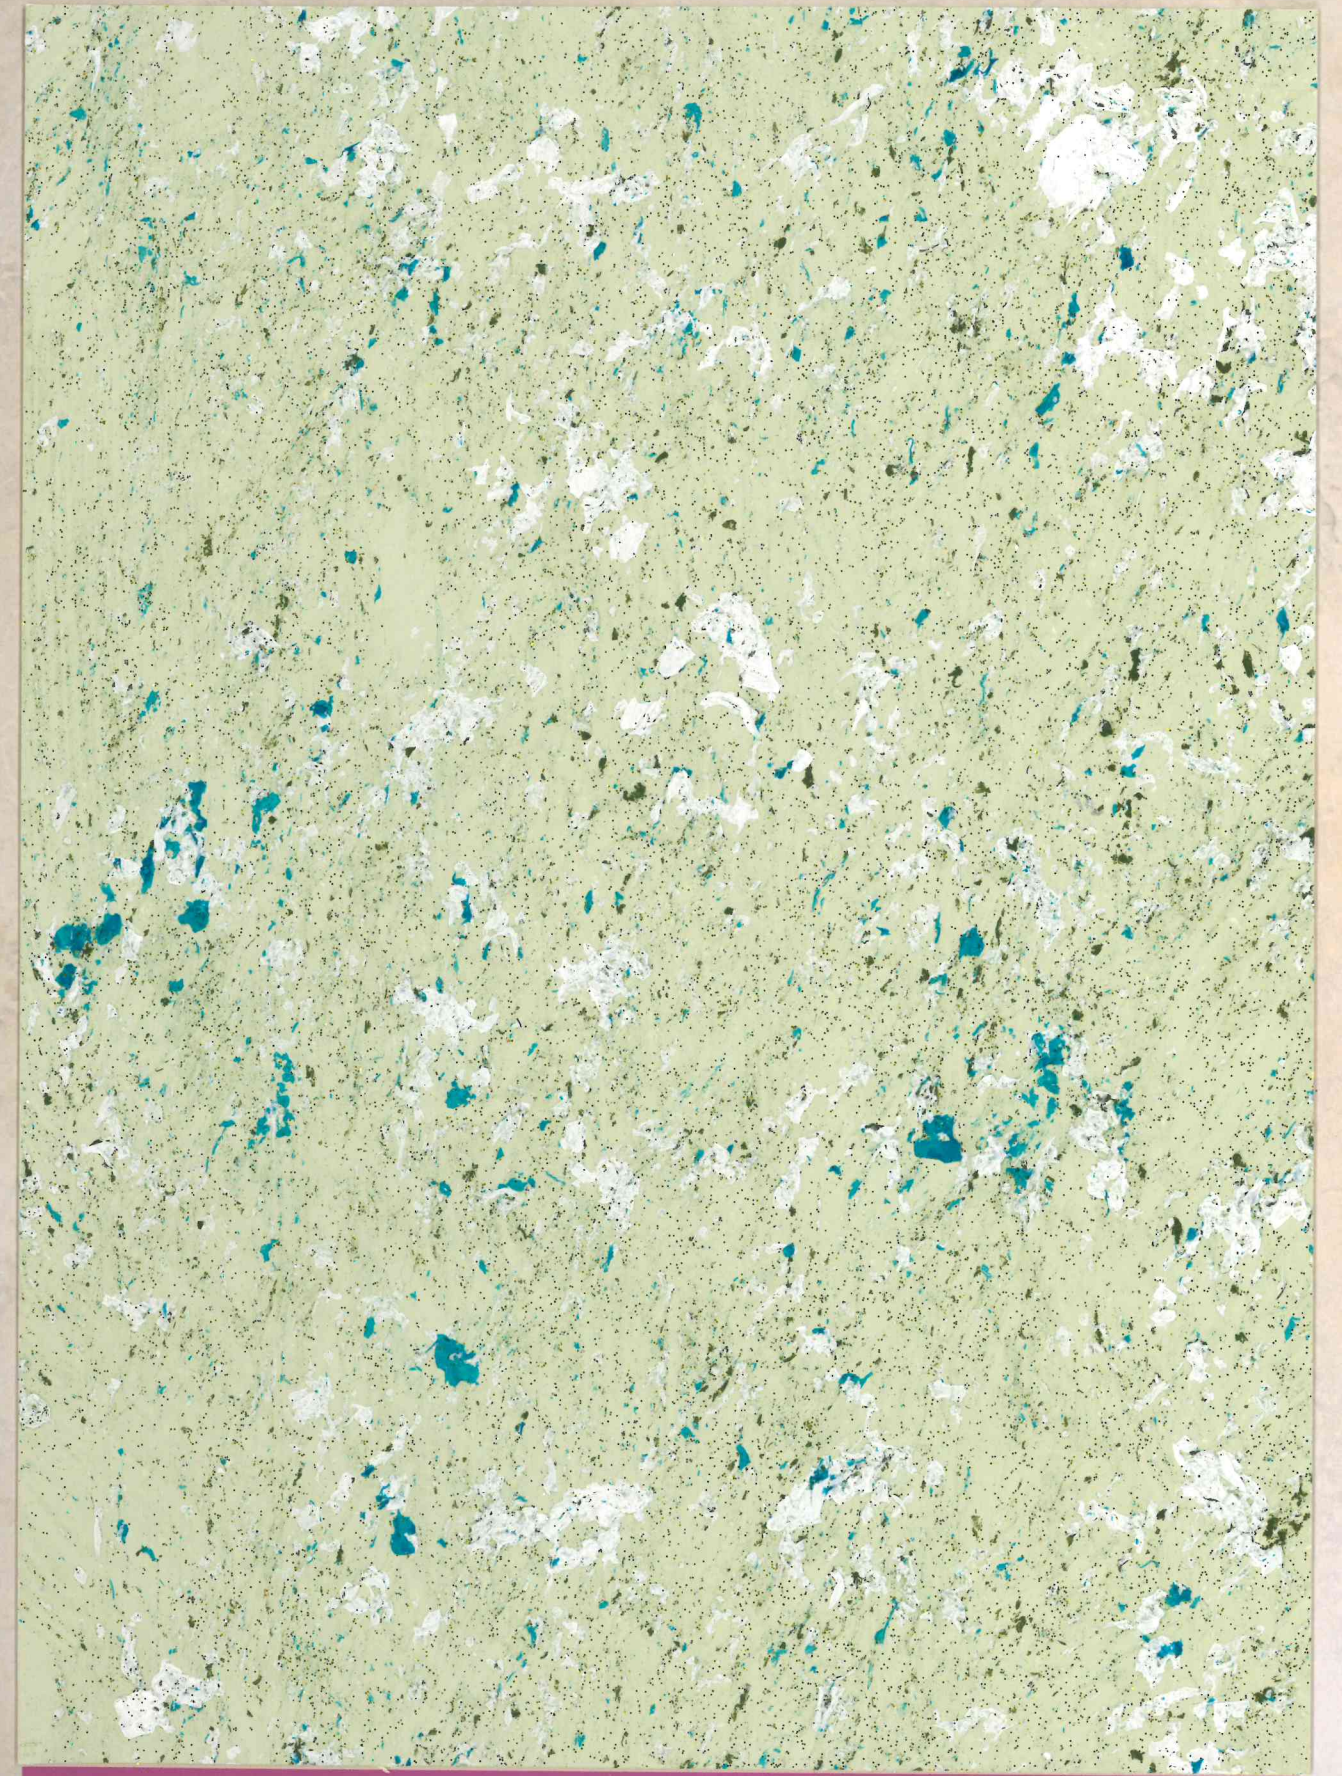

• Classic Galaxy

Classic Gold

Classic Cocktail

Classic 300

Terre Antika

Classic 4008 / Gold - Aracryl It 42.7

Classic 6003 / 5005 - Aracryl It 139.6

Effitto and Terre Antiche

APC PAINTS

Color's Antiche

APC PAINTS

Effitto 1001

Effitto 9005

Effitto 6003

Effitto 4008

Galaxy Gray

Terre Gray

Terre Brown

Galaxy Brown

Classic 4008/5005-Aracyl IT 146.1

Classic 6003/5005-Aracyl IT 139.6

Classic 4008/Gold-Aracyl IT 42.7

Classic 9005/3004-Aracyl IT 125.6

Classic 4008/5005-Aracyl 259

Classic 3004/Silver-Aracryl 261

Classic 4008/Silver-Aracryl 261

Classic 3031/Silver-Aracryl 212

Classic Silver

Classic 9005/Silver-Aracryl 262

Classic 9005/Silver-Aracryl Beige