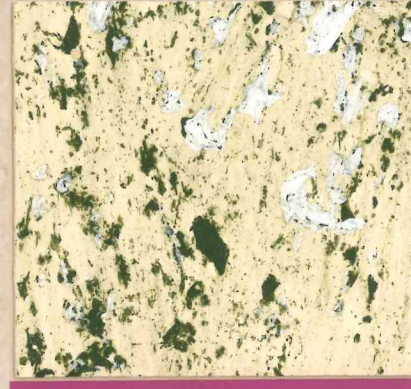

• Classic Galaxy

Classic Gold

Classic Cocktail

Classic 300

Terre Antika

Classic 4008 / Gold - Aracryl It 42.7

Classic 6003 / 5005 - Aracryl It 139.6

Effitto and Terre Antiche

APC PAINTS

Color's Antiche

APC PAINTS

Effitto 1001

Effitto 9005

Effitto 6003

Effitto 4008

Galaxy Gray

Terre Gray

Terre Brown

Galaxy Brown

Classic 4008/5005-Aracyl IT 146.1

Classic 6003/5005-Aracyl IT 139.6

Classic 4008/Gold-Aracyl IT 42.7

Classic 9005/3004-Aracyl IT 125.6

Classic 4008/5005-Aracyl 259